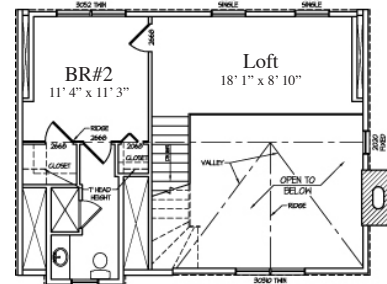

the Raspberry Cabin

American Homestead Series

Total 1,249 Square Feet

REAR ELEVATION

RIGHT ELEVATION

LEFT ELEVATION

 The Raspberry Cabin proves that small is the new big! When you enter the front door you see through the cabin to the rear porch. With a generous loft overlooking the great room and two bedrooms & baths. This cabin is perfect for a weekend retreat. Place it on a basement and you can double the bedrooms easily.

1st FLOOR PLAN

2nd FLOOR PLAN

JIM BARNHA
LOG & TIMBER HOMES