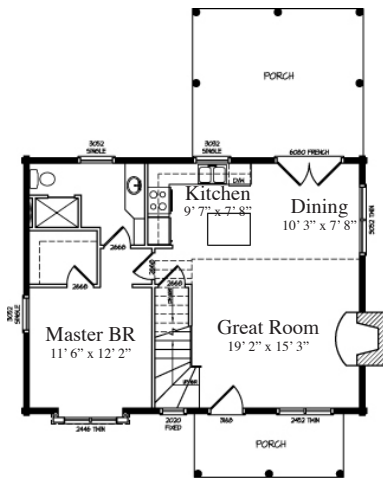

the Raspberry Cabin

American Homestead Series

Total 1,249 Square Feet

REAR ELEVATION

RIGHT ELEVATION

LEFT ELEVATION

 The Raspberry Cabin proves that small is the new big! When you enter the front door you see through the cabin to the rear porch. With a generous loft overlooking the great room and two bedrooms & baths. This cabin is perfect for a weekend retreat. Place it on a basement and you can double the bedrooms easily.

1st FLOOR PLAN

2nd FLOOR PLAN

JIM BARNHA
LOG & TIMBER HOMES