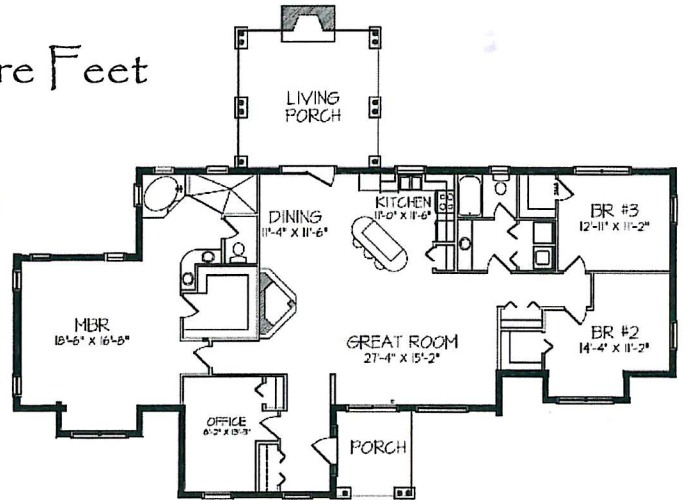

The Wolf Spur

Total 2,148 Square Feet

Rear Elevation

Right Elevation

Left Elevation

The Wolf Spur combines spacious living area with an equally spacious Master Suite. The second and third bedrooms are discreetly located. The private office opens from the foyer to easily accommodate clients. The Living Porch champions a private fireplace and plenty of room for entertaining.