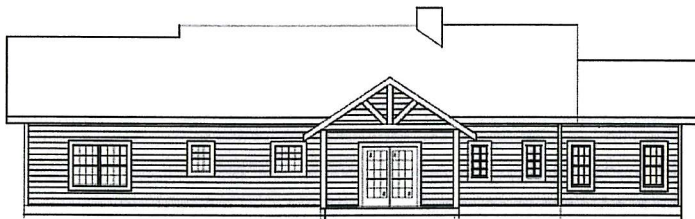

The Wolf Spur

Total 2,148 Square Feet

Rear Elevation

Right Elevation

Left Elevation

The Wolf Spur combines spacious living area with an equally spacious Master Suite. The second and third bedrooms are discreetly located. The private office opens from the foyer to easily accommodate clients. The Living Porch champions a private fireplace and plenty of room for entertaining.