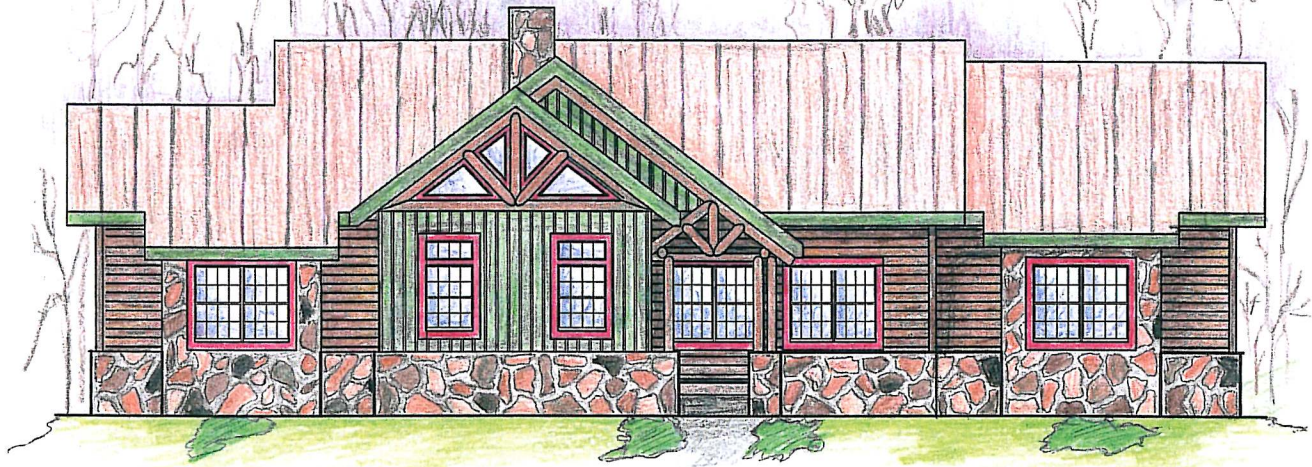

The Wolf Spur

Total 2,148 Square Feet

Rear Elevation

Right Elevation

Left Elevation

The Wolf Spur combines spacious living area with an equally spacious Master Suite. The second and third bedrooms are discreetly located. The private office opens from the foyer to easily accommodate clients. The Living Porch champions a private fireplace and plenty of room for entertaining.

JIM BARN
LOG & TIMBER HOMES